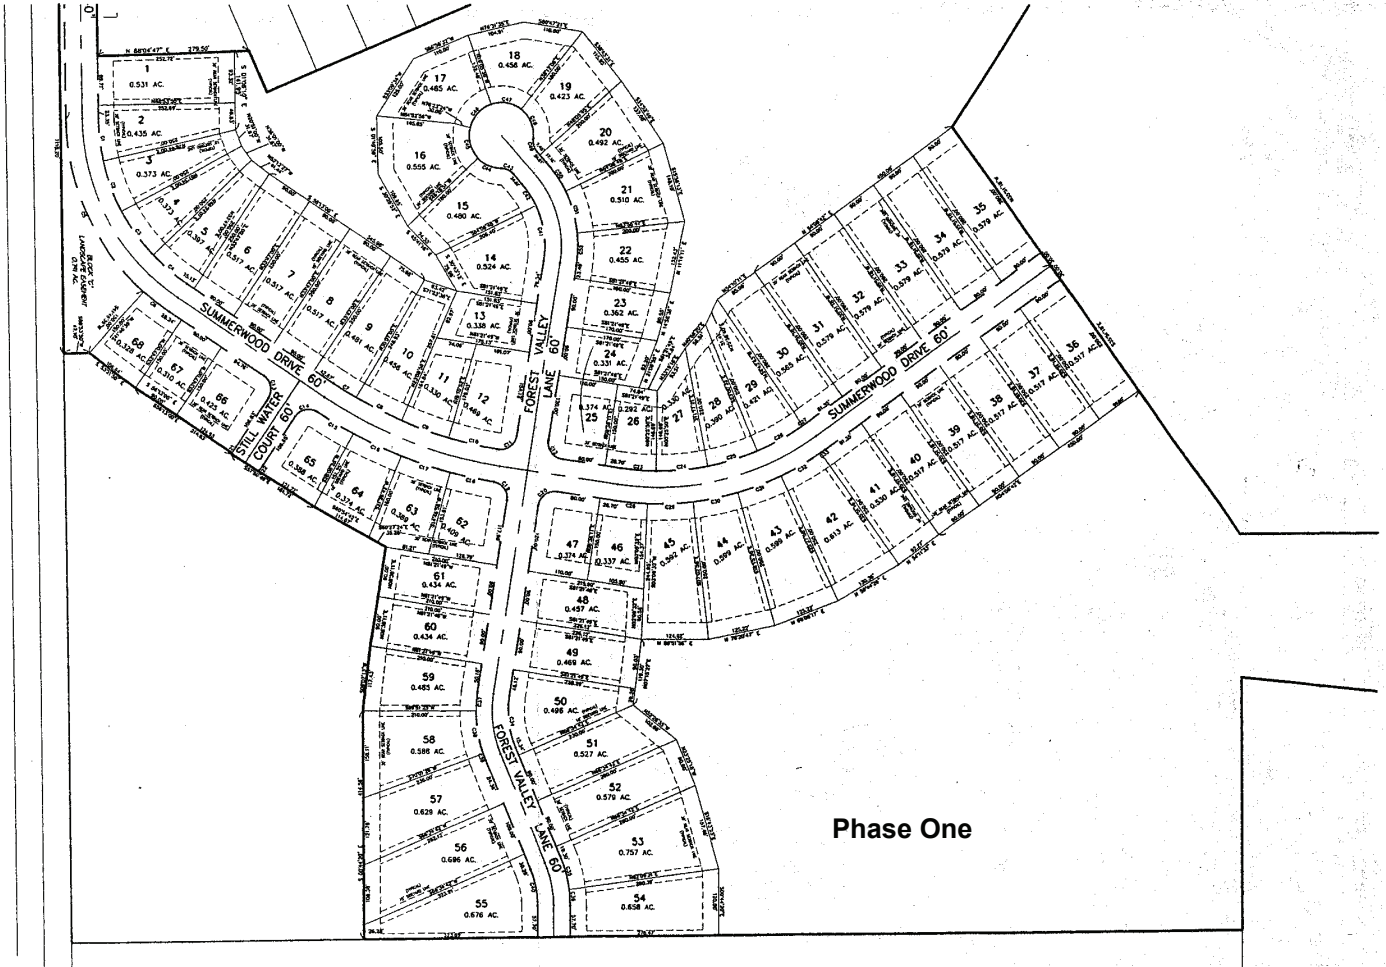

Summerwood Phase 1

↑
to Girdled Road

20th Century Construction Co.
2167 Mentor Avenue
Painesville Twp., Ohio 44077

Tel: (440) 951-5777
Fax: (440) 639-4335

sales@20thcenturyconstruction.com
www.20thcenturyconstruction.com